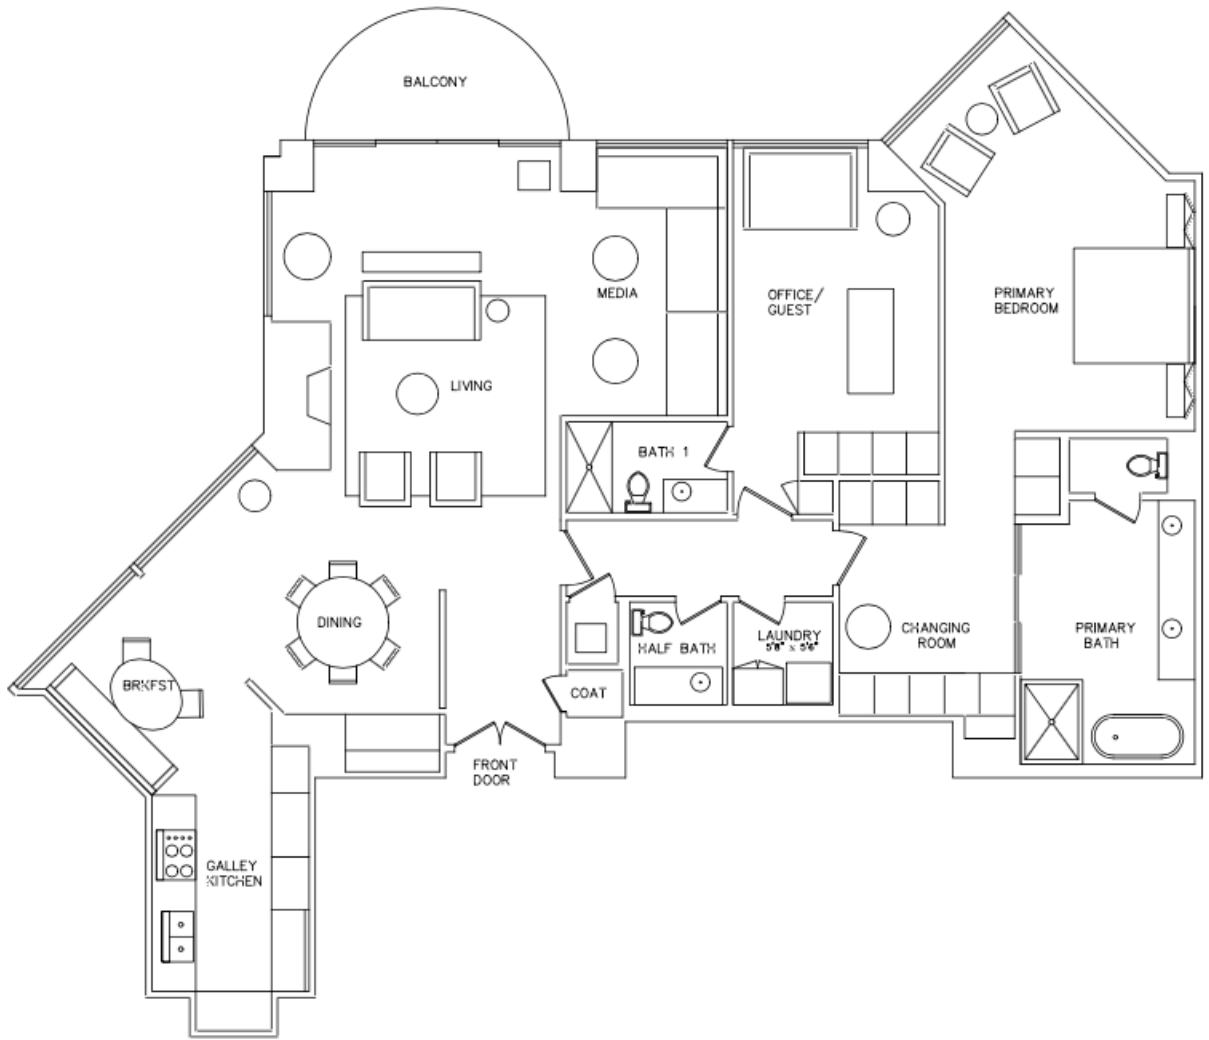

GARRETT HUNTER studio

REICHMAN CONDOMINIUM

LOS ANGELES, CA

FURNITURE FLOOR PLAN

LIVING ROOM SETTEE WITH FORTUNY UPHOLSTERY & PILLOWS

LIVING ROOM CLUB CHAIRS WITH CLARENCE HOUSE
ZEBRA UPHOLSTERY

LIVING ROOM CONSOLE

LIVING ROOM CONSOLE LAMPS

LIVING ROOM ORIENTAL RUG

MEDIA ROOM SOFA CUSHION DETAIL (NOT CURVED)
WITH HOLLAND SHERRY UPHOLSTERY AND FORTUNY PILLOWS

MEDIA ROOM ROSE UNIACKE SCONCES

DINING ROOM GLASSITALIA TABLE