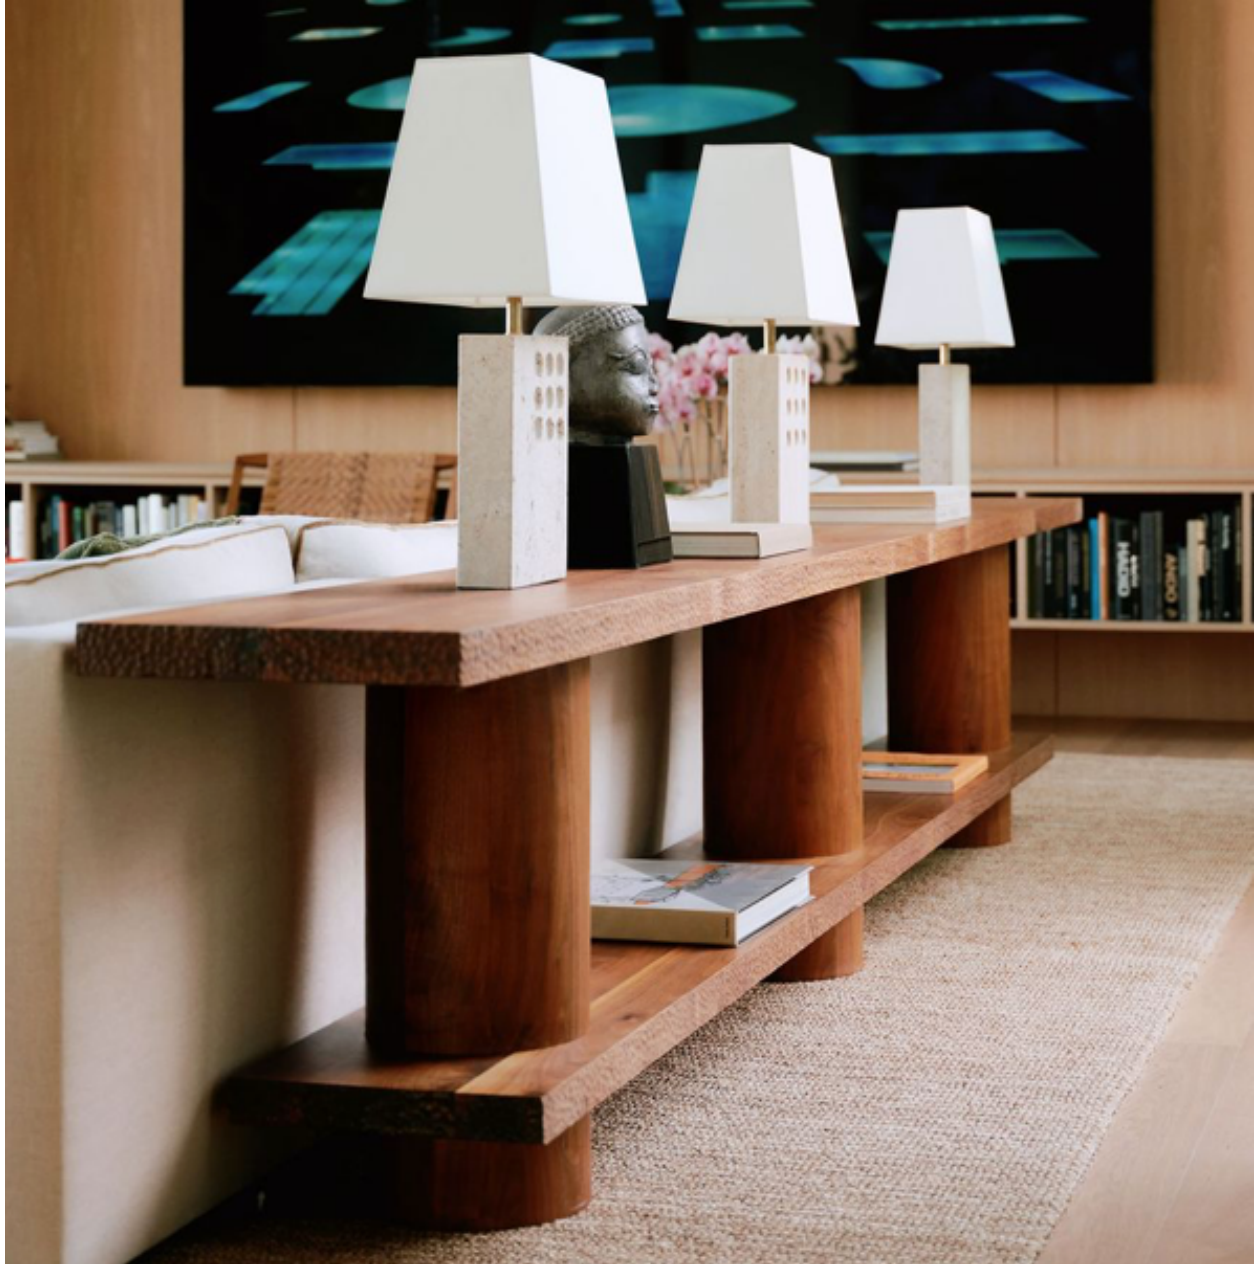

GARRETT HUNTER studio

REICHMAN CONDOMINIUM

LOS ANGELES, CA

FURNITURE FLOOR PLAN

LIVING ROOM SETTEE WITH FORTUNY UPHOLSTERY & PILLOWS

LIVING ROOM CLUB CHAIRS WITH CLARENCE HOUSE
ZEBRA UPHOLSTERY

LIVING ROOM CONSOLE